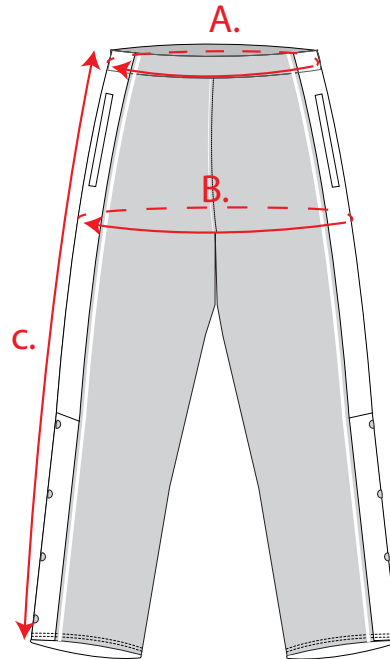

Warm Up Pants

Specification:

04/B

Code:

B08

	9/10	11/12	13/14	XS	S	M	L	XL	2XL
A	56	60	64	68	72	76	80	84	88
B	86	90	94	97	105	113	121	129	136
C	82	86	90	95	99	103	107	111	115